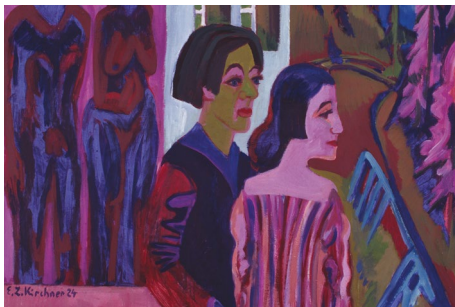

5.

From Davos to Obino

Ernst Ludwig Kirchner
and the artists of the Rot-Blau group

17.11.2024 – 23.03.2025